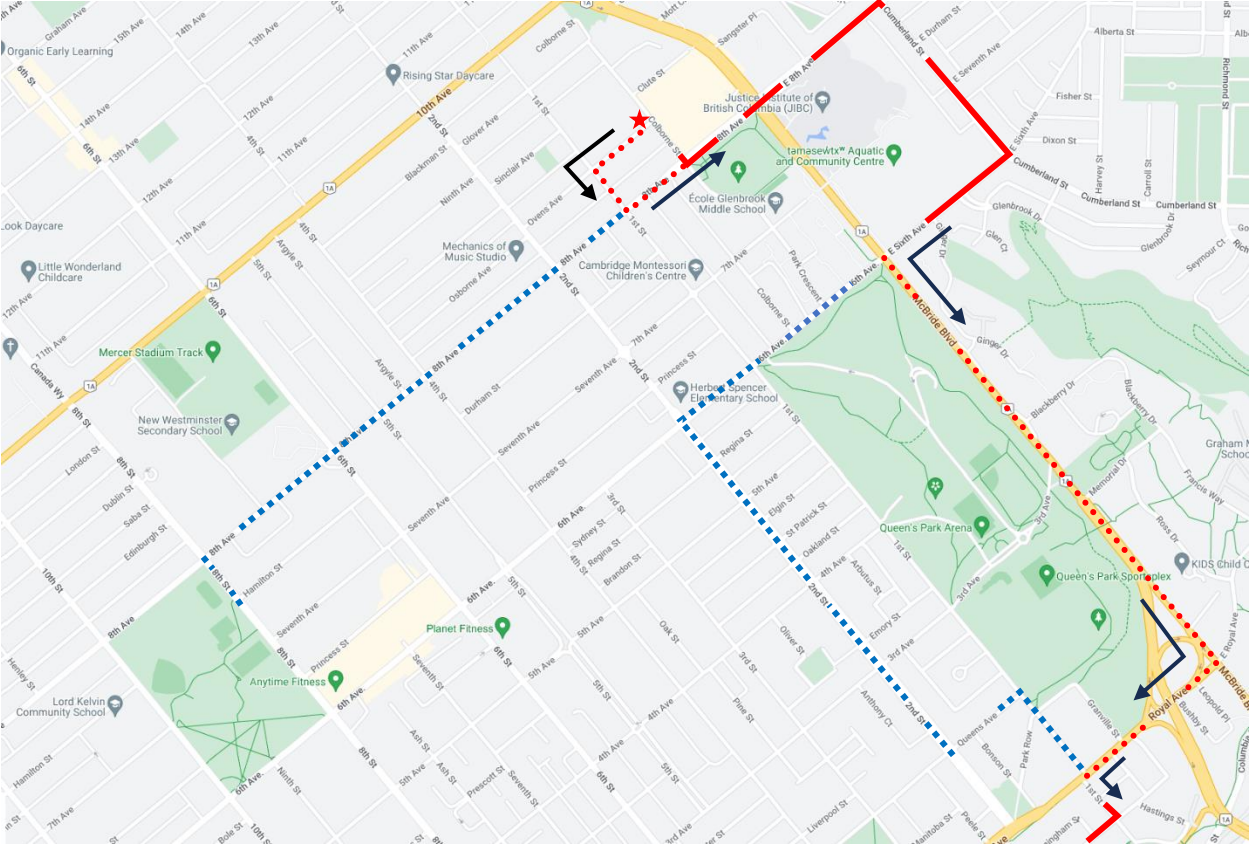

# Hyack Festival Parade Detour Map

**105 New Westminster Station:** From temporary terminus at Ovens & Colborne, then Ovens, 1 St, 8 Ave, Cumberland, 6 Ave, McBride, Royal, 1 St, resume regular route.

Regular route	
Portion missed	
Detour portion	
Temp Terminus	